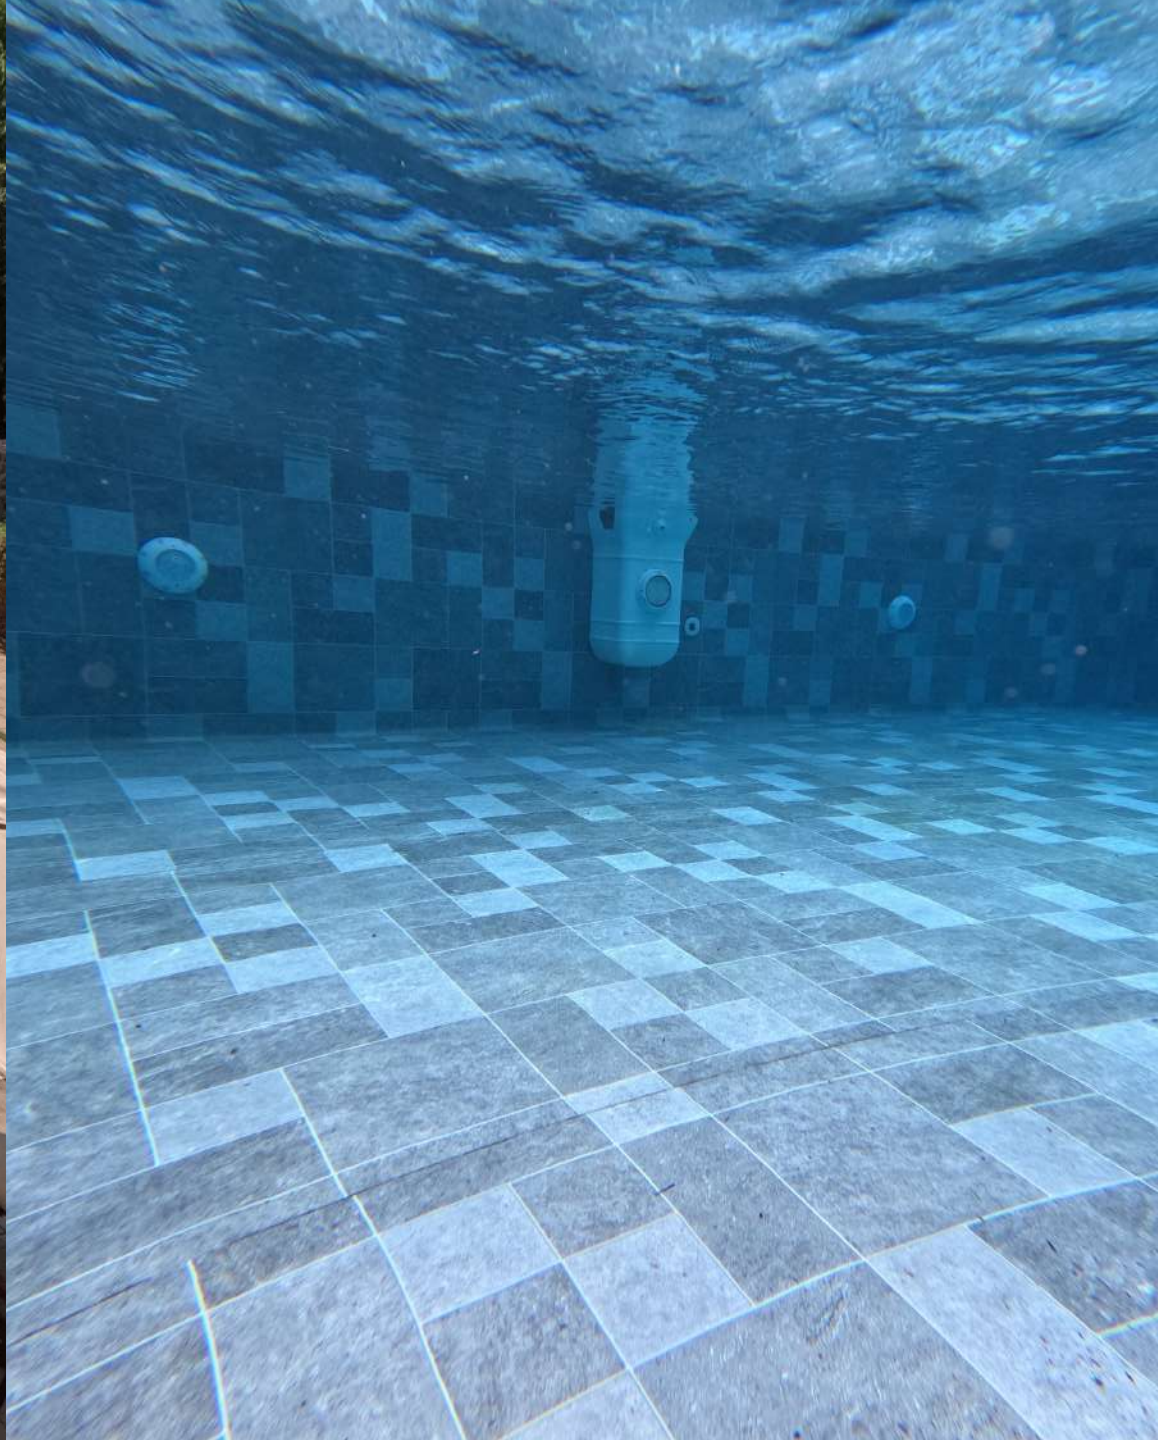

Printed Design,
Intense Marble
print

Vulcano

Embossed Design
Grey Ceramic
print 6x6 inch

Urdike Reflection

Embossed Finish,
Light Grey stone,
Stone Feel

Our Valuable Clients

IndiaMart
 ★★★★★
 4.5 stars 310 reviews